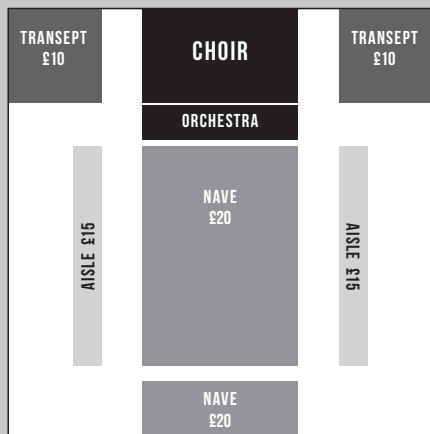

BACH CHRISTMAS ORATORIO

In this concert of Parts 1,2,3 & 6 of J.S. Bach's *Christmas Oratorio* (or *Weihnachts-Oratorium*), Wimbledon Choral Society, singing in German, will be accompanied by Florilegium, one of Britain's most outstanding period instrument ensembles.

All four soloists are familiar with Bach's works and have sung with many of Europe's leading conductors both in London's major concert venues and throughout Europe.

In the magnificent surroundings of Southwark Cathedral, this concert should prove to be a wonderful antidote to dreary November days, and with parts 1,2 & 3 heralding an early and joyous start to the oncoming Christmas festive season.

The concert starts at the earlier time of 6.30pm, and will finish at about 9.00pm, allowing concert-goers time to dine at one of the many excellent restaurants in the area.

There will be plasma screens in the transepts, where there is little or no view.

SEATING PLAN

"The choir, as usual, sang superbly. We thought the soloists were outstanding. And to top it all Florilegium!"

"I do mean it when I tell you as a choral singer myself (and not with Wimbledon), that next time Wimbledon Choral Society run a concert within 50 miles of you, go out of your way to go to it and I can promise you, you will come away with a smile on your face having had a wonderful fulfilling evening."

www.wimbledon-choral.org.uk

FUTURE DATES FOR YOUR DIARY

Saturday 19th December 2015

Carols for Choir & Audience, St Paul's Church, SW19

Sunday 20th March 2016

Rossini *Petite Messe Solonnelle*, Cadogan Hall, SW1

Saturday 11th June 2016

'Ikons' – Music from the Baltic, St John's Church, Waterloo, SE1

Monday 13th June 2016

Annual Quiz Evening

WIMBLEDON
CHORAL SOCIETY